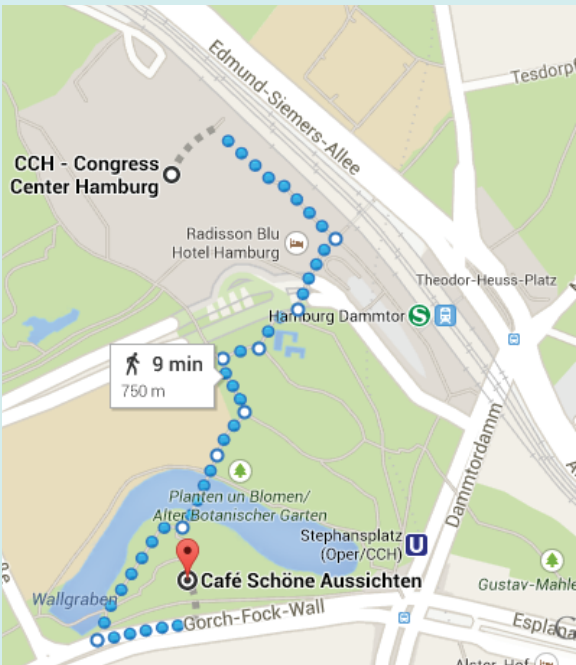

Organization for  
Human Brain Mapping

CHILD MIND  
INSTITUTE

Universitätsklinikum  
Hamburg-Eppendorf

Park Cafe Schöne Aussichten  
in Planten un Blumen  
Gorch-Fock-Wall 4  
20355 Hamburg  
<https://goo.gl/maps/J2gTn>